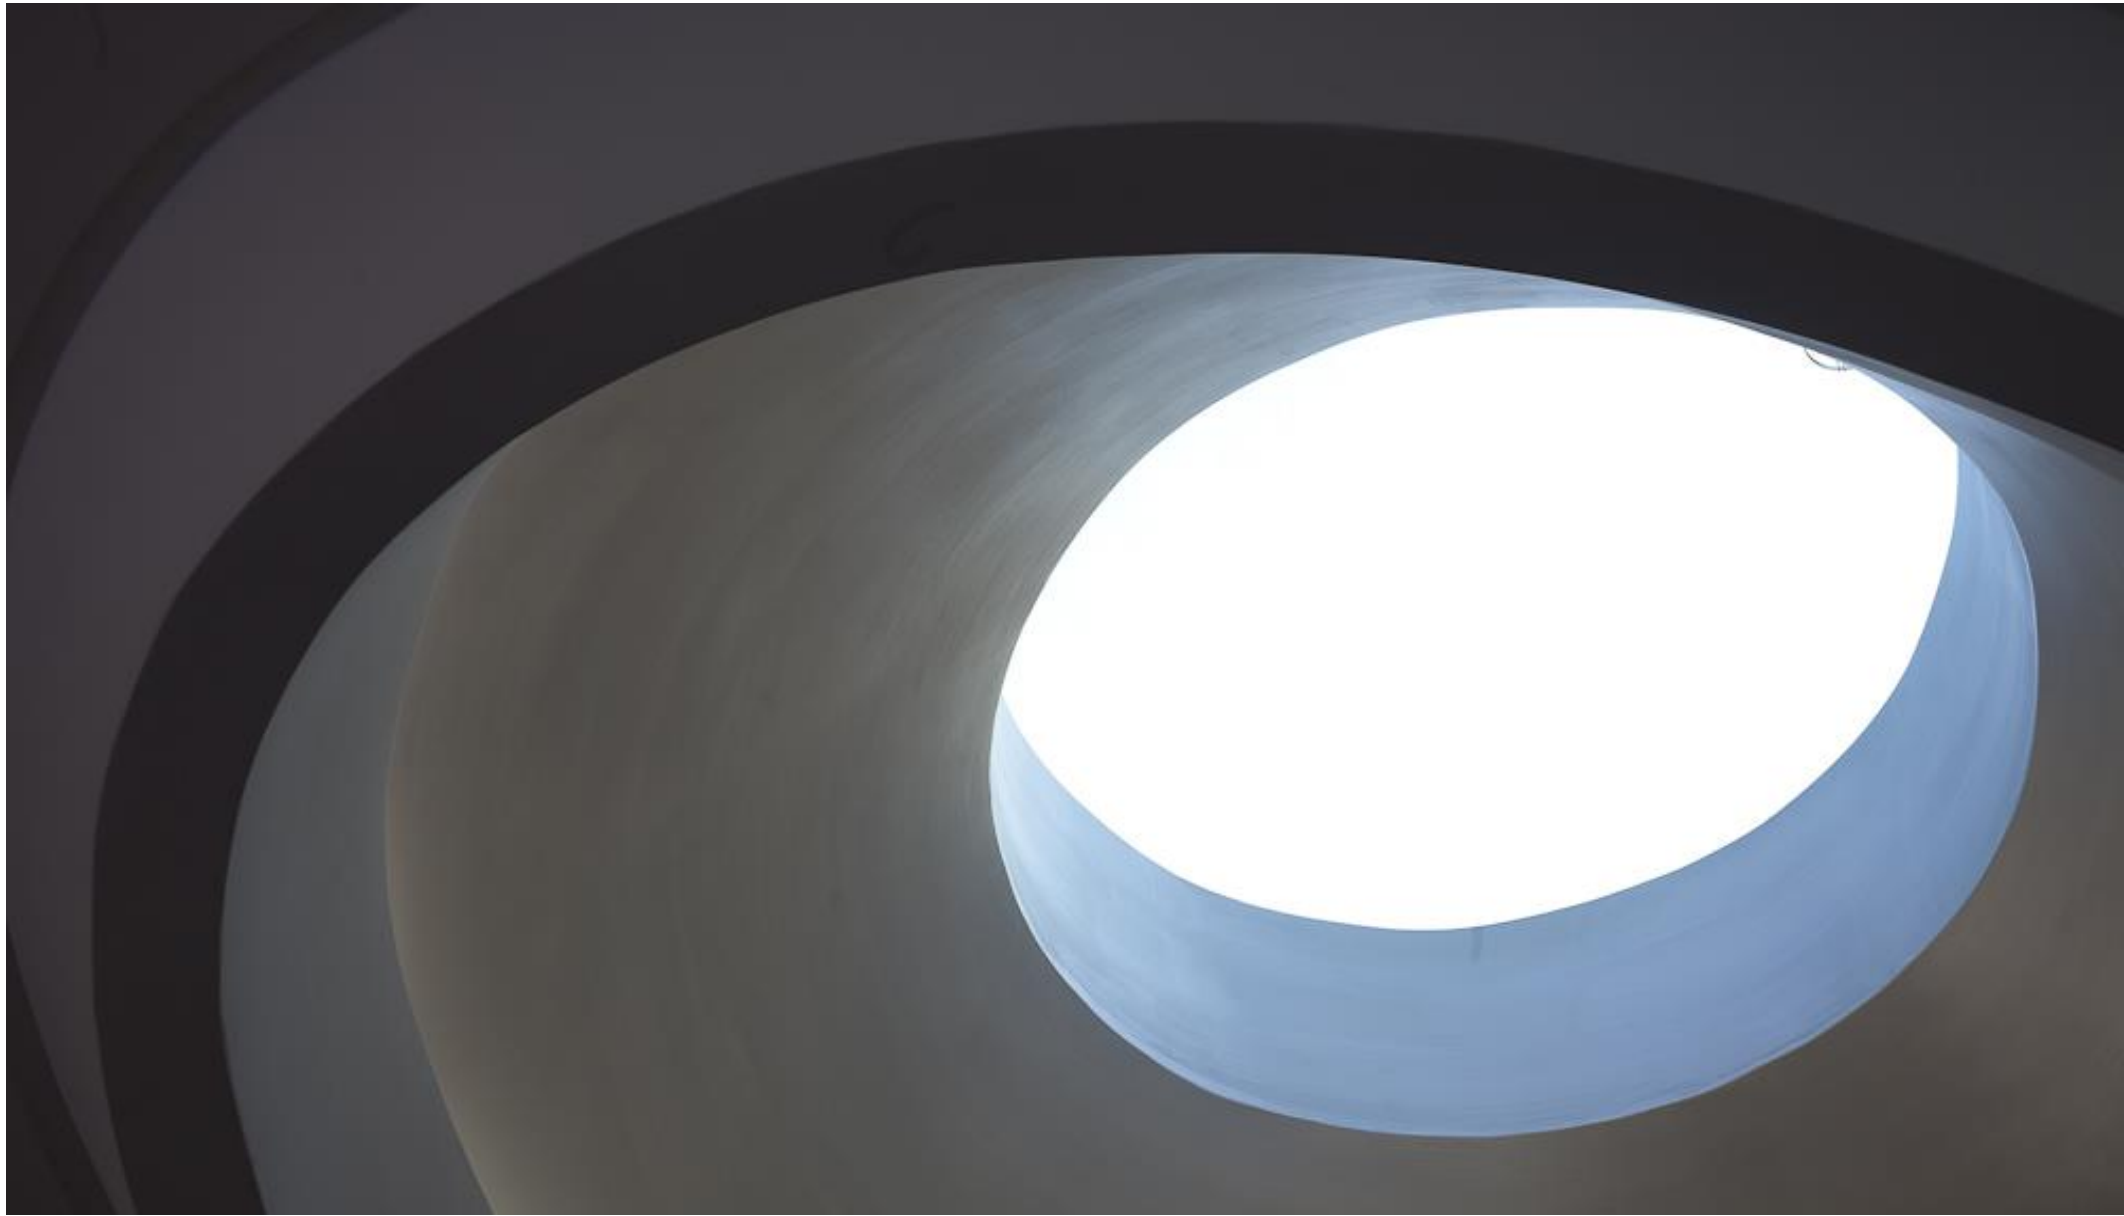

Steffen Vogt „Creating Architecture with Daylight “

wulf  
architekten